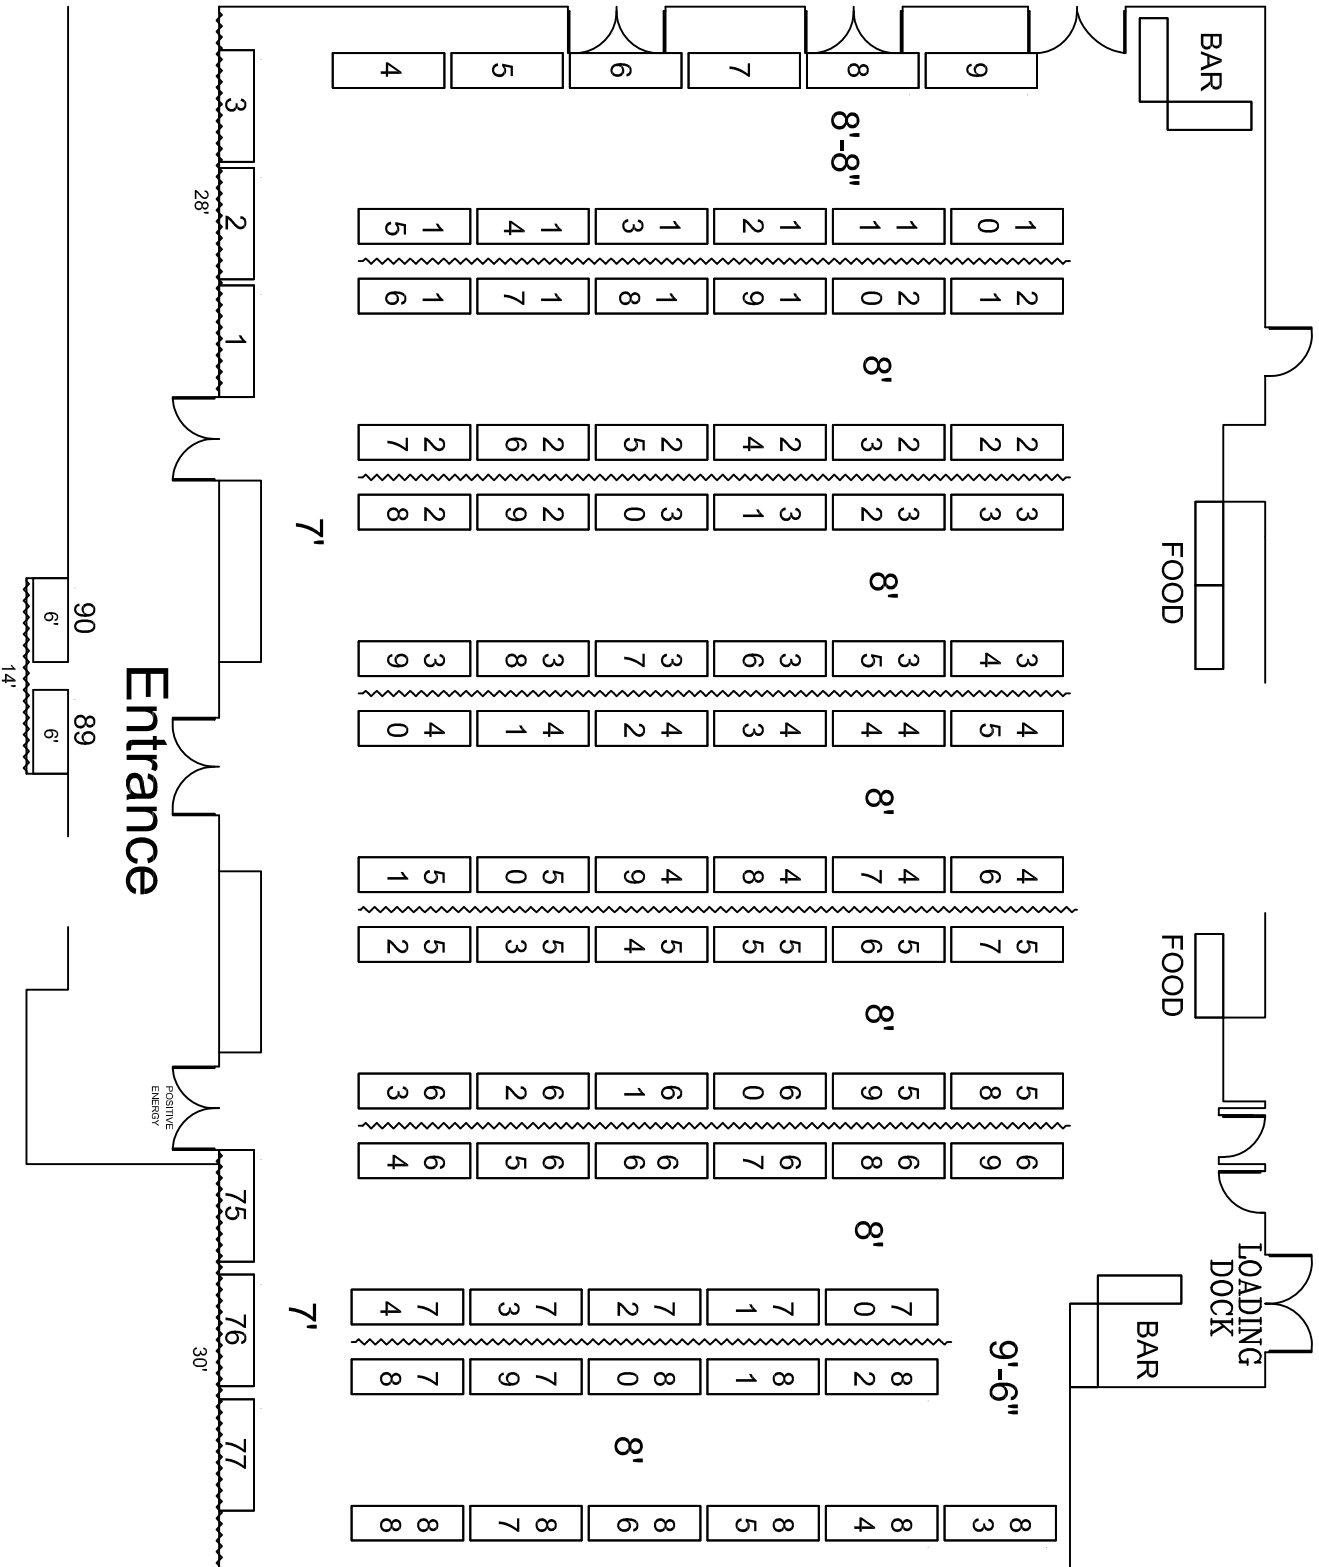

NATIONAL SKI AREAS ASSOCIATION

SER ALL AMERICAN EXPO 1-800-527-2175	LOCATION	KILLINGTON GRAND SUMMITT KILLINGTON, VT
	ROOM	OSCAR WILDE BALLROOM